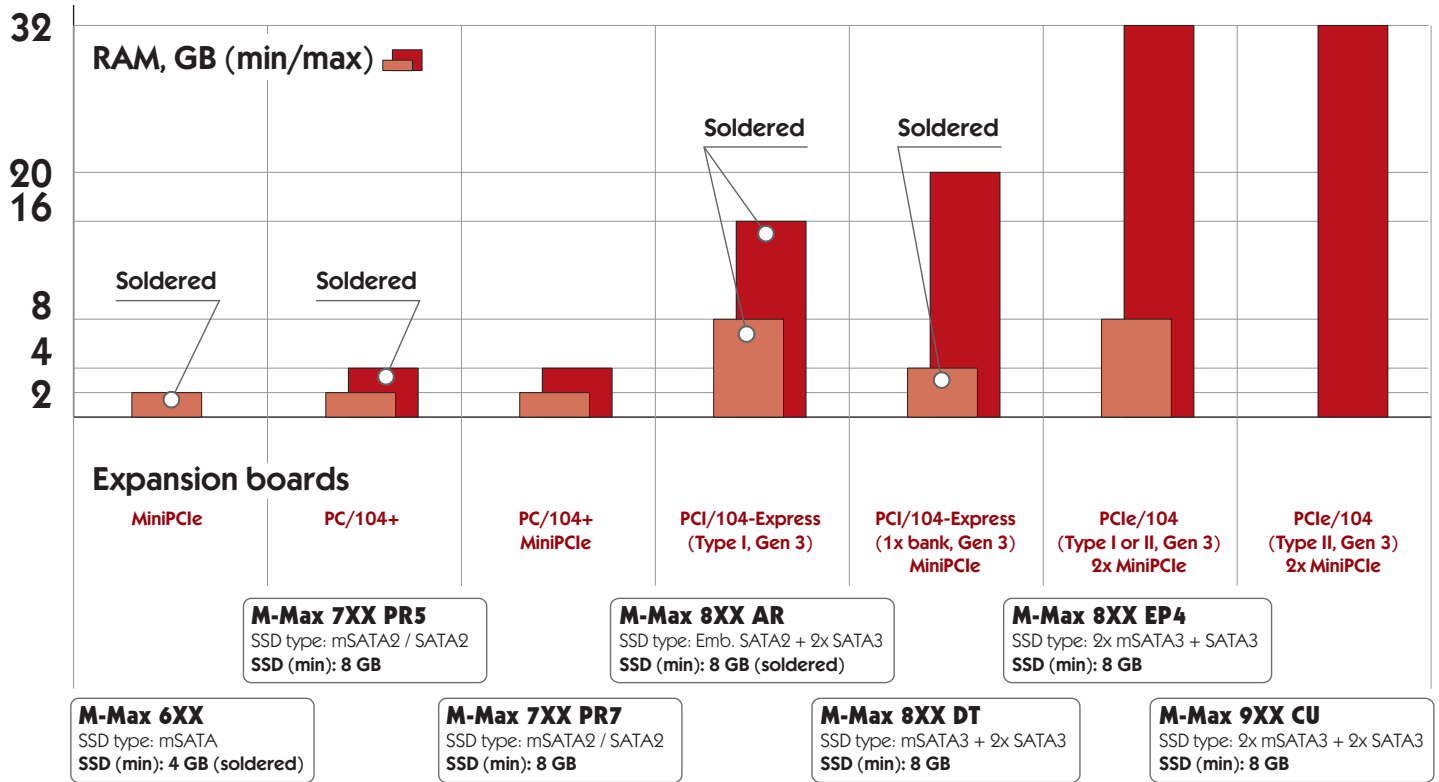

Expandability Chart

Building Blocks for Your Systems

								
M-Max 9XX CU	Xeon E3-1505L V5				●		●	
M-Max 8XX EP4	Quad Core i7-6822EQ			●	●		●	
	Quad Core i5-6442EQ			●	●		●	●
M-Max 8XX DT	Dual Core i7-6600U				●		●	
M-Max 8XX AR	Dual Core i3-6100E			●	●		●	
	Dual Core i3-6102E			●	●		●	
M-Max 7XX PR7	Quad Core Atom E3845	●	●	●	●	●	●	●
	Dual Core Atom E3826	●	●	●	●	●	●	●
M-Max 7XX PR5	Dual Core Atom E3825	●	●	●	●	●		
M-Max 6XX LP	Quad Core ARM i.MX6	●				●		